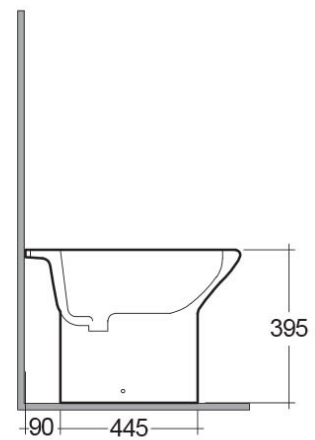

RAK-ORIENT

Bidet | Da terra

RAK
CERAMICS

Scheda tecnica

Dimensioni: 375 x 560 mm

Peso: 18 Kg

Colore: bianco alpino

Parti: ORBI00001 - ORIENT BIDET BACK OPEN 56CM

Collezione: [RAK-ORIENT](#)

Codice	Nome
ORBI00001	ORIENT BIDET BACK OPEN 56CM

Dimensions: All dimensions in mm tolerance $\pm 5\%$ for below 200mm and $\pm 3\%$ for above 200mm.
Note: Due to a continuing development programme to improve design and performance, the manufacturer reserves all rights to vary specifications without prior information.
Please note accessories are for photographic use only.