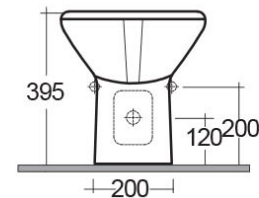

RAK-ORIENT

Bidet | Da terra

RAK
CERAMICS

Scheda tecnica

Dimensioni: 375 x 560 mm

Peso: 18 Kg

Colore: bianco alpino

Parti: ORBI00001 - ORIENT BIDET BACK OPEN 56CM

Collezione: [RAK-ORIENT](#)

Codice	Nome
ORBI00001	ORIENT BIDET BACK OPEN 56CM

Dimensions: All dimensions in mm tolerance $\pm 5\%$ for below 200mm and $\pm 3\%$ for above 200mm.
Note: Due to a continuing development programme to improve design and performance, the manufacturer reserves all rights to vary specifications without prior information.
Please note accessories are for photographic use only.