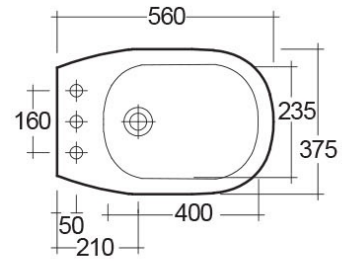

RAK-ORIENT

Bidet | Da terra

RAK
CERAMICS

Scheda tecnica

Dimensioni: 375 x 560 mm

Peso: 18 Kg

Colore: bianco alpino

Parti: ORBI00001 - ORIENT BIDET BACK OPEN 56CM

Collezione: [RAK-ORIENT](#)

Codice	Nome
ORBI00001	ORIENT BIDET BACK OPEN 56CM

Dimensions: All dimensions in mm tolerance $\pm 5\%$ for below 200mm and $\pm 3\%$ for above 200mm.
Note: Due to a continuing development programme to improve design and performance, the manufacturer reserves all rights to vary specifications without prior information.
Please note accessories are for photographic use only.