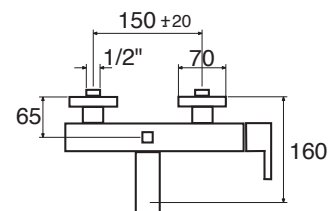

SY 10

Monocomando vasca
Single lever bath mixer without/with shower kit
Einhebelmischbatterie für Wanne ohne/mit kit
Handbrause

SY 10 SD - senza kit doccia

CR

SY 10 DXC - con kit doccia

CR