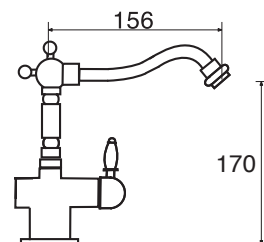

AN 35 BA

Monoforo bidet bocca antica con scarico click-clack
Hone hole bidet mixer high spout with click-clack waste
Bidet-einlochbatterie mit Ablaufventil click-clack

AN 35 BA

CR

BR - RA - NI

OR