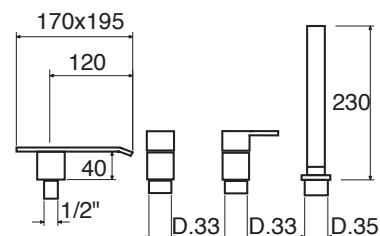

RX 50

Monocomando esterno doccia
Single lever exterior shower without/with shower kit
Einhebelmischbatterie für Dusche ohne/mit kit
Handbrause

RX 50 SD - senza kit doccia

CR

RX 50 DC - con kit doccia

CR

RX 51

Monocomando esterno doccia per colonna
Single lever exterior shower
Einhebelmischbatterie für Dusche

RX 51

CR

RX 16

Monocomando bordo vasca 4 fori
4-hole bathtub edge single lever
4-Loch-Einhebelmischbatterie für den
Badewannenrand

RX 16

CR

RX 12

Monocomando vasca a colonna
Column tub mixer
Säulenmischbatterie für Wanne

RX 12

CR