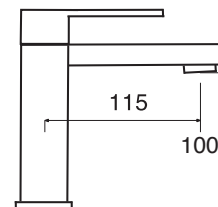

SY 20

Monocomando lavabo con scarico click-clack
Single lever basin mixer with click-clack waste
Einhebelmischbatterie für Waschbecken mit
Ablaufventil click-clack

SY 20

CR