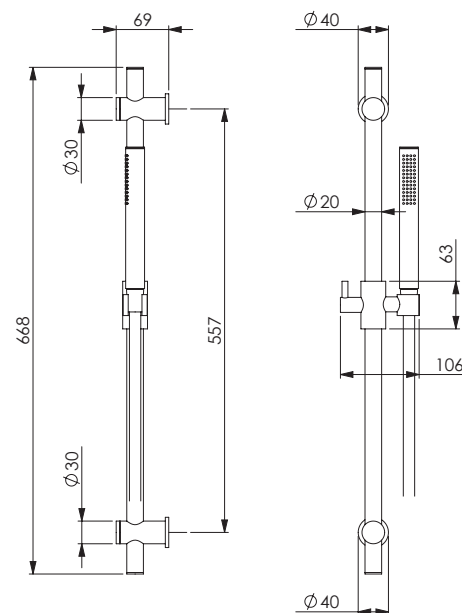

MN 5100 | Saliscendi minimalista asta in ottone Ø 20 mm, scorrevole e laterali in ottone, flessibile cm 150, doccia abs.
Round sliding rail, in brass Ø 20 mm, with flexible cm 150 and abs handshower.

MN 5100

NO - nero opaco

BO - bianco opaco